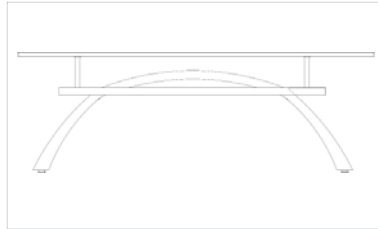

Arched Coffee Table

A modish contrast between the Macassar ebony arch and the Stainless Steel shelf. The arch tapers out as it reached towards the ground. The 1/2" - 13 mm glass top is secured by four Stainless Steel supports.

Bruished Stainless steel is used for the supports and the shelf.

Shown in Macassar Ebony and available in other woods.

Dimensions

Height: 16" - 41cm
 Width: 45" - 114cm
 Depth: 35" - 89cm

Finish Options: Satin or High Gloss
Material Options: Available in all woods and metal options
Leadtime: 6 - 8 Weeks

Other Remarks: This table is shipped assembled. Glass ships in a seperate box.