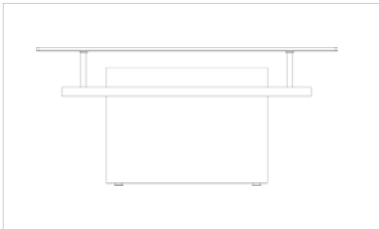

Arched Coffee Table

A modish contrast between the Macassar ebony arch and the Stainless Steel shelf. The arch tapers out as it reached towards the ground. The 1/2" - 13 mm glass top is secured by four Stainless Steel supports.

Bruished Stainless steel is used for the supports and the shelf.

Shown in Macassar Ebony and available in other woods.

Dimensions

Height: 16" - 41cm
 Width: 45" - 114cm
 Depth: 35" - 89cm

Finish Options: Satin or High Gloss
Material Options: Available in all woods and metal options
Leadtime: 6 - 8 Weeks

Other Remarks: This table is shipped assembled. Glass ships in a seperate box.