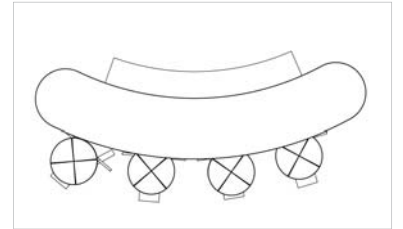

Stools for the Bar or Counter

Strikingly architectural, with a seat that can be turned from wood or upholstered in any choice of fabric or leather and tusk-like legs and one wide tail leg that can be made from any combination of woods or colored lacquers. The foot rest is created in Stainless steel. Shown in a custom designed bar setting.

Dimensions

Height: 26", 30", 36" - 66cm, 76cm, 91cm
 Width: 20" - 51cm
 Depth: 20" - 51cm

Finish Options: Satin or High Gloss
Material Options: Available in all woods and leather options
Leadtime: 8 - 10 Weeks