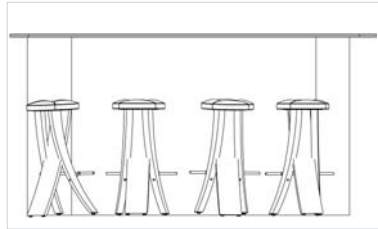

Stools for the Bar or Counter

Strikingly architectural, with a seat that can be turned from wood or upholstered in any choice of fabric or leather and tusk-like legs and one wide tail leg that can be made from any combination of woods or colored lacquers. The foot rest is created in Stainless steel. Shown in a custom designed bar setting.

Dimensions

Height: 26", 30", 36" - 66cm, 76cm, 91cm
 Width: 20" - 51cm
 Depth: 20" - 51cm

Finish Options: Satin or High Gloss
Material Options: Available in all woods and leather options
Leadtime: 8 - 10 Weeks