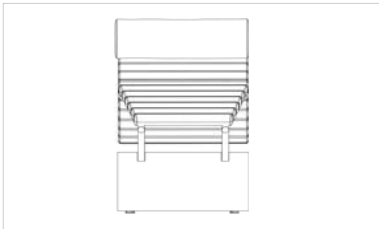

Macassar Chaise

Macassar Chaise Longue, a celebration of comfort, beauty and durability. Muggleton's signature style is evident in this stunning piece, with beautifully stitched and upholstered leather supports secured to stainless steel curved rails to create an elegant and inviting look. The headrest is also upholstered in leather and the base is curved and tapered in Macassar Ebony. The seat can be positioned at an infinite number of angles for reading or simply relaxing.

Woods and the fabric options can be changed to incorporate customers own material.

Leather required for headrest is 0.5 a hide and for the supports is 1.5 hides.

Dimensions

Height: 29" - 74cm
 Width: 59" - 150cm
 Depth: 20" - 50cm