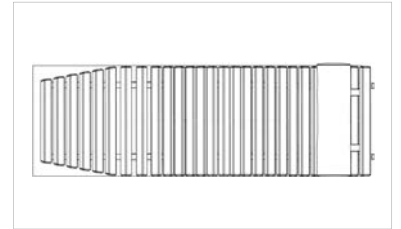

Macassar Chaise

Macassar Chaise Longue, a celebration of comfort, beauty and durability. Muggleton's signature style is evident in this stunning piece, with beautifully stitched and upholstered leather supports secured to stainless steel curved rails to create an elegant and inviting look. The headrest is also upholstered in leather and the base is curved and tapered in Macassar Ebony. The seat can be positioned at an infinite number of angles for reading or simply relaxing.

Woods and the fabric options can be changed to incorporate customers own material.

Leather required for headrest is 0.5 a hide and for the supports is 1.5 hides.

Dimensions

Height: 29" - 74cm
 Width: 59" - 150cm
 Depth: 20" - 50cm