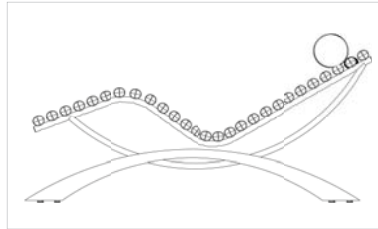

Macassar Chaise

Macassar Chaise Longue, a celebration of comfort, beauty and durability. Muggleton's signature style is evident in this stunning piece, with beautifully stitched and upholstered leather supports secured to stainless steel curved rails to create an elegant and inviting look. The headrest is also upholstered in leather and the base is curved and tapered in Macassar Ebony. The seat can be positioned at an infinite number of angles for reading or simply relaxing.

Woods and the fabric options can be changed to incorporate customers own material.

Leather required for headrest is 0.5 a hide and for the supports is 1.5 hides.

Dimensions

Height: 29" - 74cm
 Width: 59" - 150cm
 Depth: 20" - 50cm

Finish Options: Satin or High Gloss
Material Options: Available in all woods and leather options
Leadtime: 8 - 10 Weeks

Other Remarks: The Chaise is shipped in one box and is easily assembled by placing the top on the base.