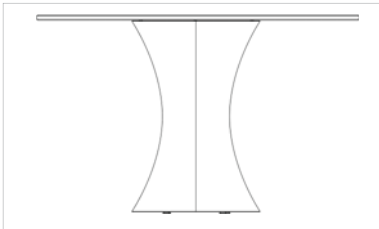

Pedestal Dining Table

The highly figured Macassar Ebony base reaches up with beautiful and subtle tapered curves to create a dining table that truly is sculptural. The 3/4" - 19 mm round glass top floats above.

Shown in Macassar Ebony and available in other woods and metals.

Dining tables are made to order so we are able to easily change the table dimensions. Prices are quoted by table size.

Glass edgework is shown as Flat Polished with safety corners and is available in other options.

Dimensions

Height: 30" - 76cm

Diameter: 48",60",72" - 122cm,152cm,183cm

Finish Options: Satin or High Gloss

Material Options: Available in all woods and metal options

Leadtime: 8 - 10 Weeks

Other Remarks: The table base is shipped assembled. Glass ships in a separate box.