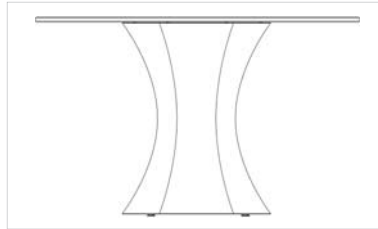

Pedestal Dining Table

The highly figured Macassar Ebony base reaches up with beautiful and subtle tapered curves to create a dining table that truly is sculptural. The 3/4" - 19 mm round glass top floats above.

Shown in Macassar Ebony and available in other woods and metals.

Dining tables are made to order so we are able to easily change the table dimensions. Prices are quoted by table size.

Glass edgework is shown as Flat Polished with safety corners and is available in other options.

Dimensions

Height: 30" - 76cm

Diameter: 48",60",72" - 122cm,152cm,183cm

Finish Options: Satin or High Gloss

Material Options: Available in all woods and metal options

Leadtime: 8 - 10 Weeks

Other Remarks: The table base is shipped assembled. Glass ships in a separate box.